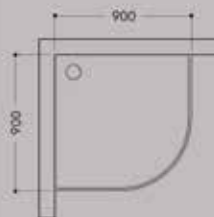

Knob

Plastic Parts

Roller

Jaquar Shower Enclosure For Every Bathroom

Bathroom Concepts with Jaquar Shower Enclosures

Bathroom Size - 7' x 5'
Model Used - 1840 P

Bathroom Size - 6' x 4'
Model Used - DELTA

Bathroom Size - 6' x 5'
Model Used - ENNA