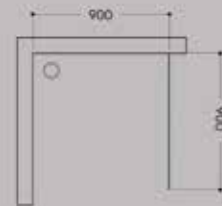

Bathroom Size - 6' x 4'
Model Used - 1810 F