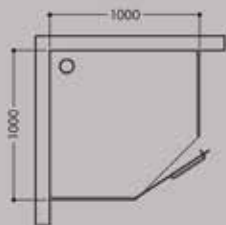

Knob

Plastic Parts

Roller

Jaquar Shower Enclosure For Every Bathroom

Bathroom Concepts with Jaquar Shower Enclosures

Bathroom Size - 7' x 5'
Model Used - 1840 P

Bathroom Size - 6' x 4'
Model Used - DELTA

Bathroom Size - 6' x 5'
Model Used - ENNA