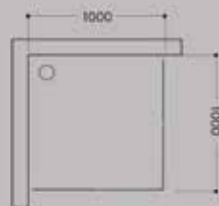

Knob

Plastic Parts

Roller

Jaquar Shower Enclosure For Every Bathroom

Bathroom Concepts with Jaquar Shower Enclosures

Bathroom Size - 7' x 5'
Model Used - 1840 P

Bathroom Size - 6' x 4'
Model Used - DELTA

Bathroom Size - 6' x 5'
Model Used - ENNA