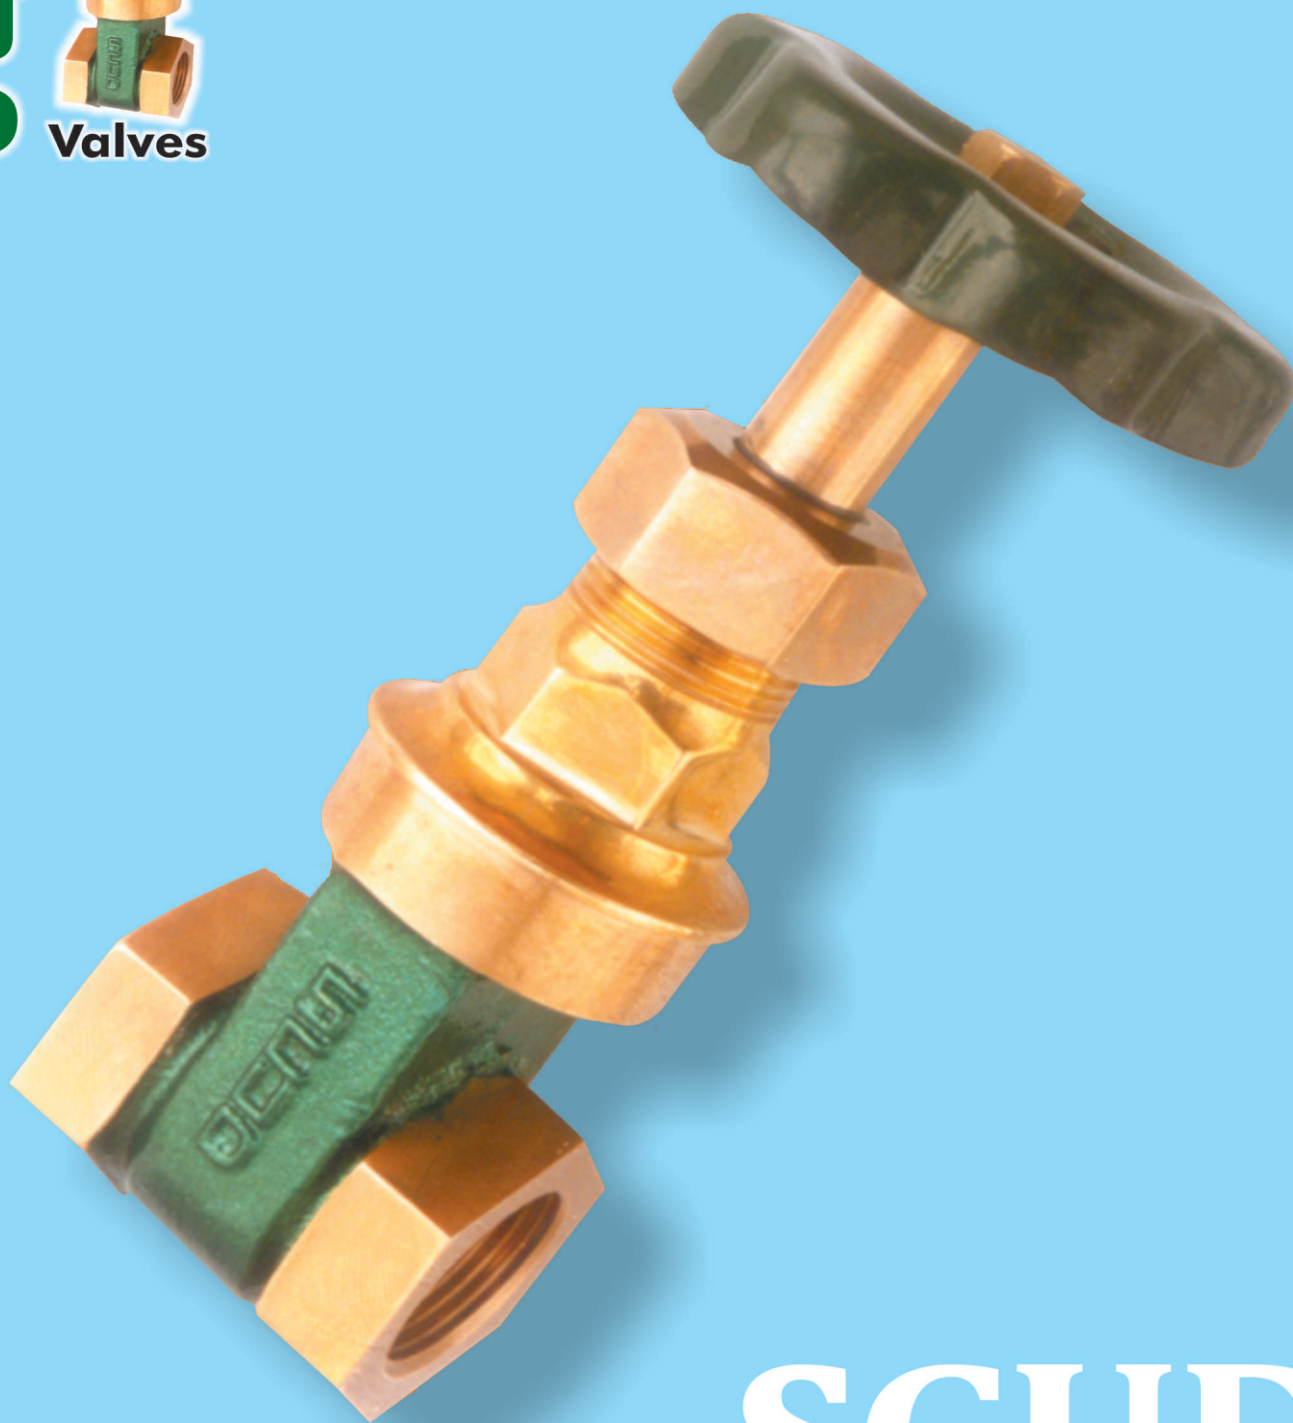

Price List

SCUD®

PRICE LIST NO. 141 DATED 05-04-2022

DESCRIPTION	SIZE	RATE
 <p>"SCUD Gold" Gun Metal Gate Valves (Hattersley Type) Non-rising stem, having solid forged wedge with teflon gland packing</p>	15 mm 20 mm 25 mm 32 mm 40 mm 50 mm 65 mm 80 mm	925.00 1195.00 1625.00 2475.00 3255.00 4975.00 8100.00 11900.00
 <p>"SCUD Gold" Bronze Ball Valves (AISI:304) working parts Teflon Seats</p>	15 mm 20 mm 25 mm 32 mm 40 mm 50 mm 65 mm 80 mm	825.00 1175.00 1575.00 2475.00 3525.00 5125.00 13675.00 17525.00
 <p>"SCUD" Gun Metal Gate Valves Class-1, Tested 1.5 mpa</p>  <p>IS:778</p>	15 mm 20 mm 25 mm 32 mm 40 mm 50 mm 65 mm 80 mm 100 mm	825.00 1175.00 1575.00 2475.00 3175.00 4475.00 7975.00 11700.00 21875.00
 <p>"SCUD" Gun Metal Vertical Check Valves Class-1, Tested 1.5 mpa (With Rubber "O" Ring)</p>  <p>IS:778</p>	15 mm 20 mm 25 mm 32 mm 40 mm 50 mm 65 mm 80 mm 100 mm	725.00 825.00 925.00 1275.00 1975.00 2875.00 5875.00 8275.00 14575.00
 <p>"SCUD" Gun Metal Horizontal Check Valves Class-1, Tested 1.5 mpa.</p>  <p>IS:778</p>	15 mm 20 mm 25 mm 32 mm 40 mm 50 mm 65 mm 80 mm 100 mm	725.00 955.00 1325.00 2075.00 2795.00 3975.00 7075.00 9775.00 18975.00
 <p>"SCUD" Gun Metal Globe Valves Class-1, Tested 1.5 mpa</p>  <p>IS:778</p>	15 mm 20 mm 25 mm 32 mm 40 mm 50 mm 65 mm 80 mm 100 mm	775.00 1025.00 1525.00 2375.00 2975.00 4675.00 7075.00 11275.00 20225.00
 <p>"SCUD" Gun Metal Swing Check Valves Class-1, Tested 1.5 mpa</p>  <p>IS:778</p>	15 mm 20 mm 25 mm 32 mm 40 mm 50 mm	825.00 1175.00 1625.00 2675.00 3395.00 5175.00