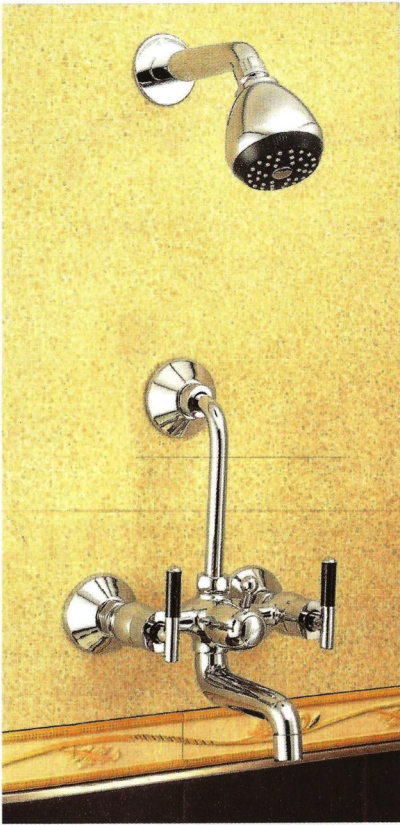

**MCT-1240 Overhead
Shower with MCT-1260
Shower Arm**

**MCT-1220 Telephonic
Shower Rose**

**MCT-1160 Sink Mixer with
Swivel Spout**

**MCT-1390 Sink Mixer Table
Mounted**

**MCT-1090 Sink Cock with
Swivel Spout**

MCT-1270 Flush Valve

**MCT-1400 One Hole
Bidet Mixer with Pop-up
waste**

MCT-1370 Flush Cock 1"

MCT-1020 Bib Cock

MCT-1030 Bib Cock Long

**MCT-1380 Bib Cock
Two-in-one**

MCT-1060 Angle Valve

**MCT-1410 Angle Valve
Two-in-one**

Movements

SERIES

Quarter Turn Series

MMO-1100 Central Hole Basin Mixer **STANDARD**

MMO-1101 Central Hole Basin Mixer **DELUX**

MMO-1110 Three Tap Hole Basin Mixer w/o Pop-up waste

MMO-1080 Swan Neck Tap Left/Right