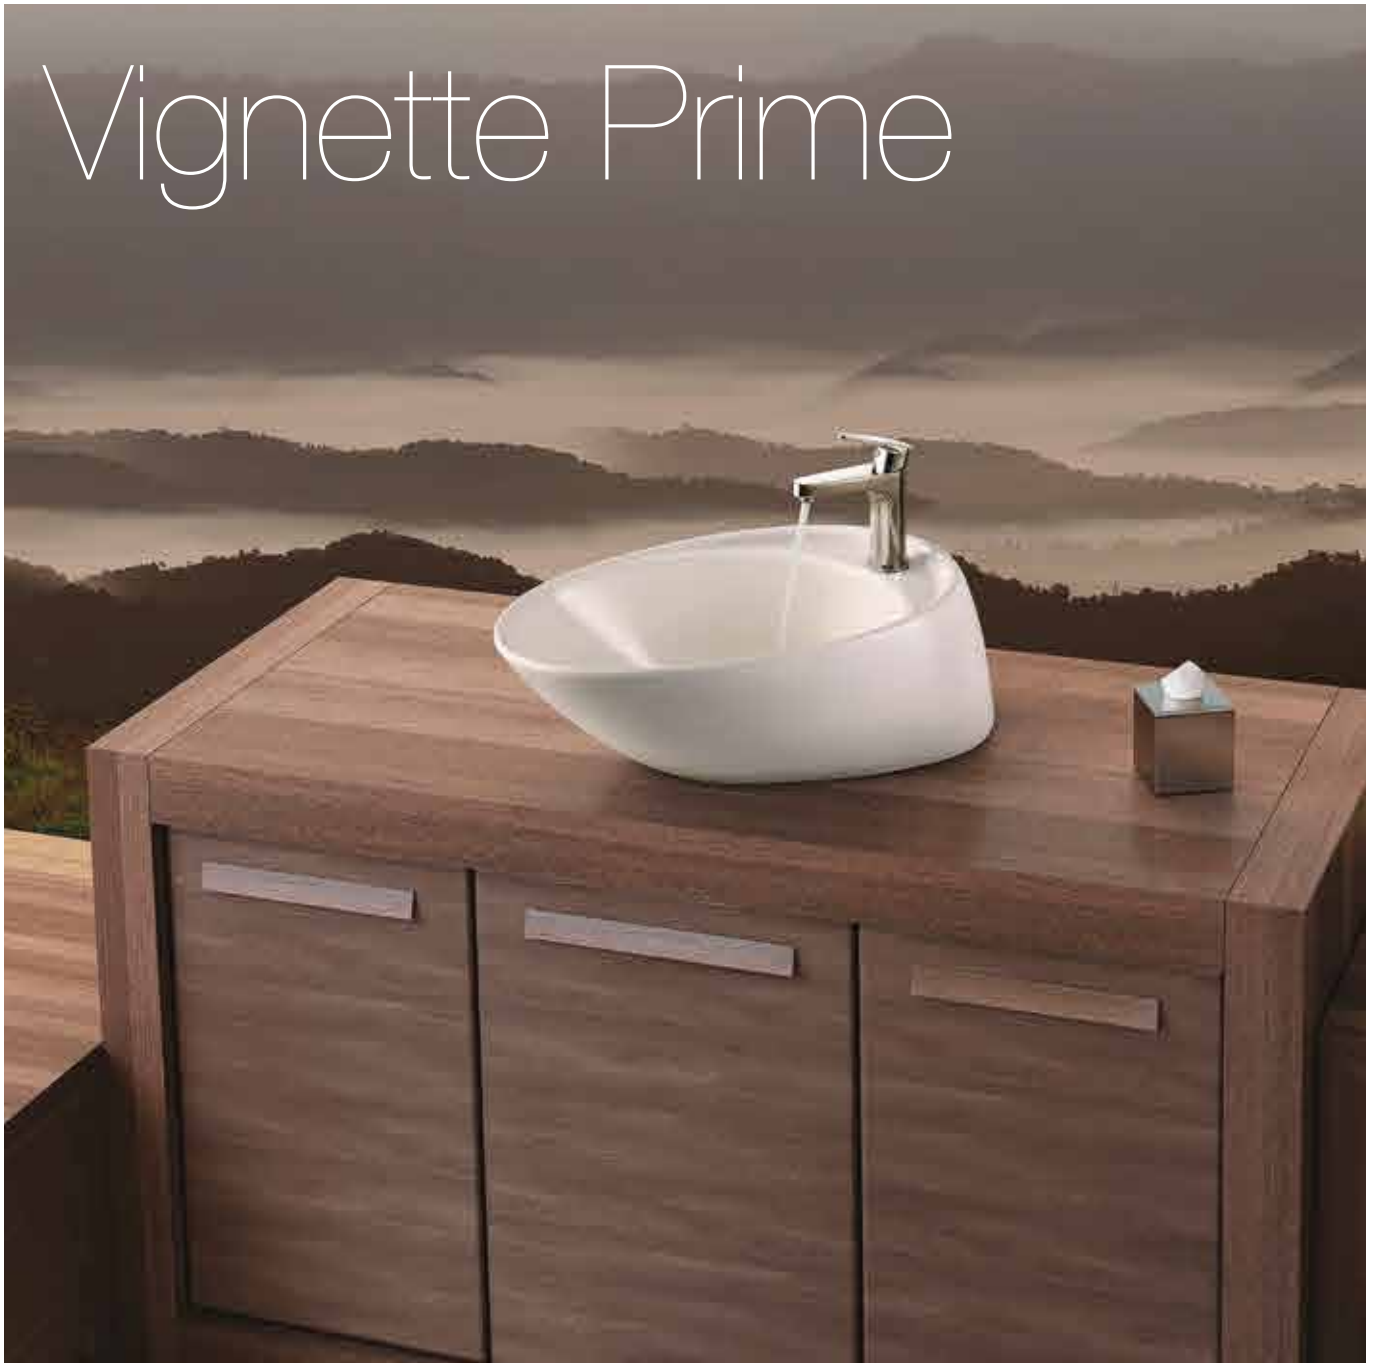

Vignette Prime