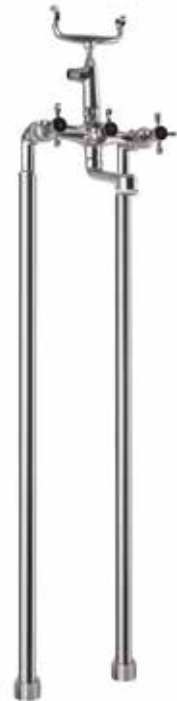

QQP-7271PMHL

Bath and Shower Mixer with Telephonic Shower Crutch and 950mm High Rise Legs (without Shower & Shower Hose)

Rs. 19,900