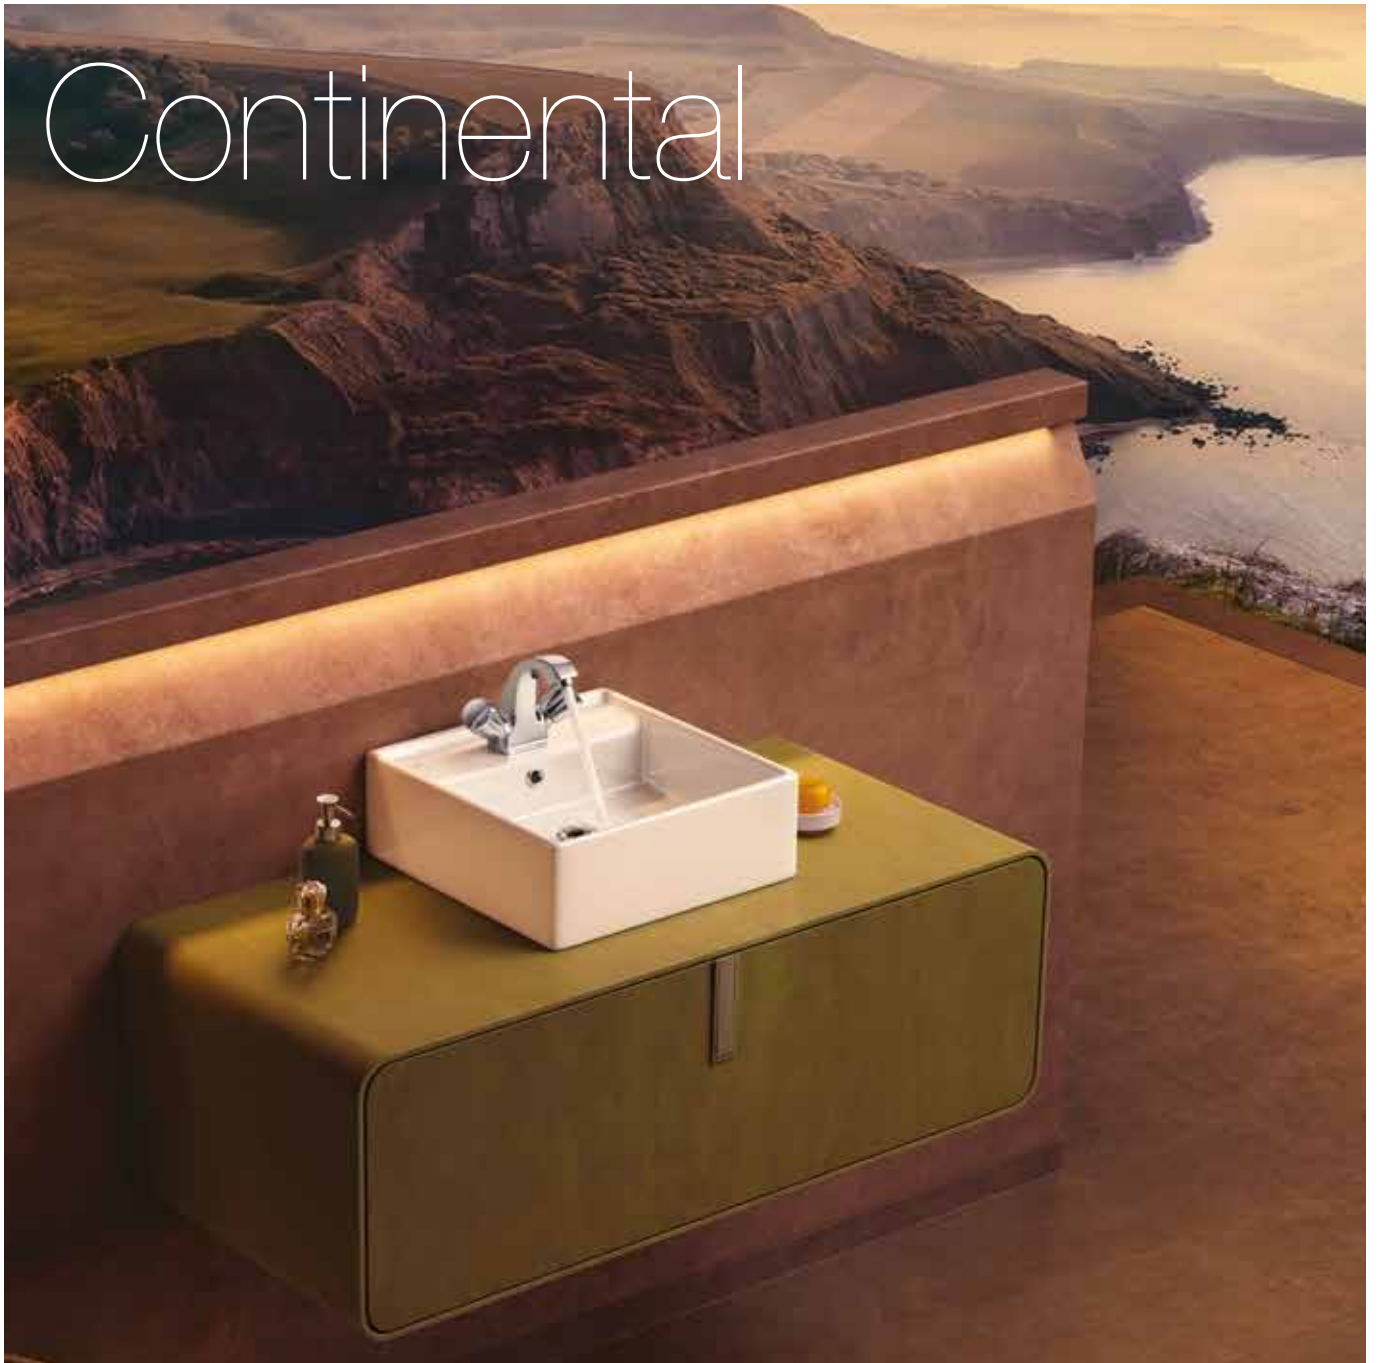

Continental