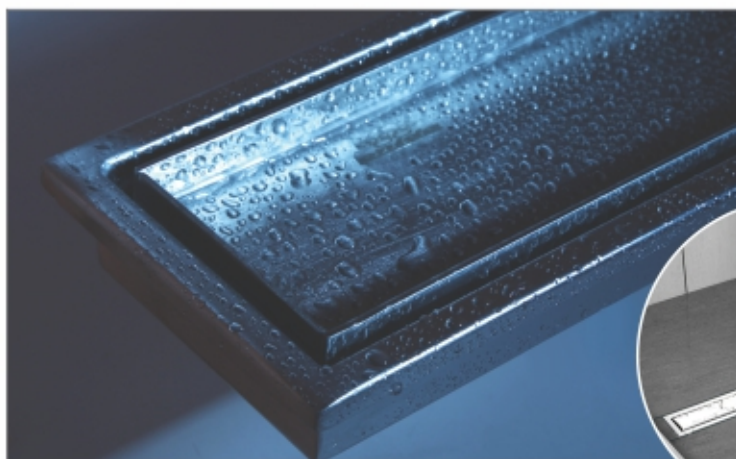

Bath Channel Drainers

WE-417
SS 304 Bath Channel
Drainer 4"x24" **RIPPLES**