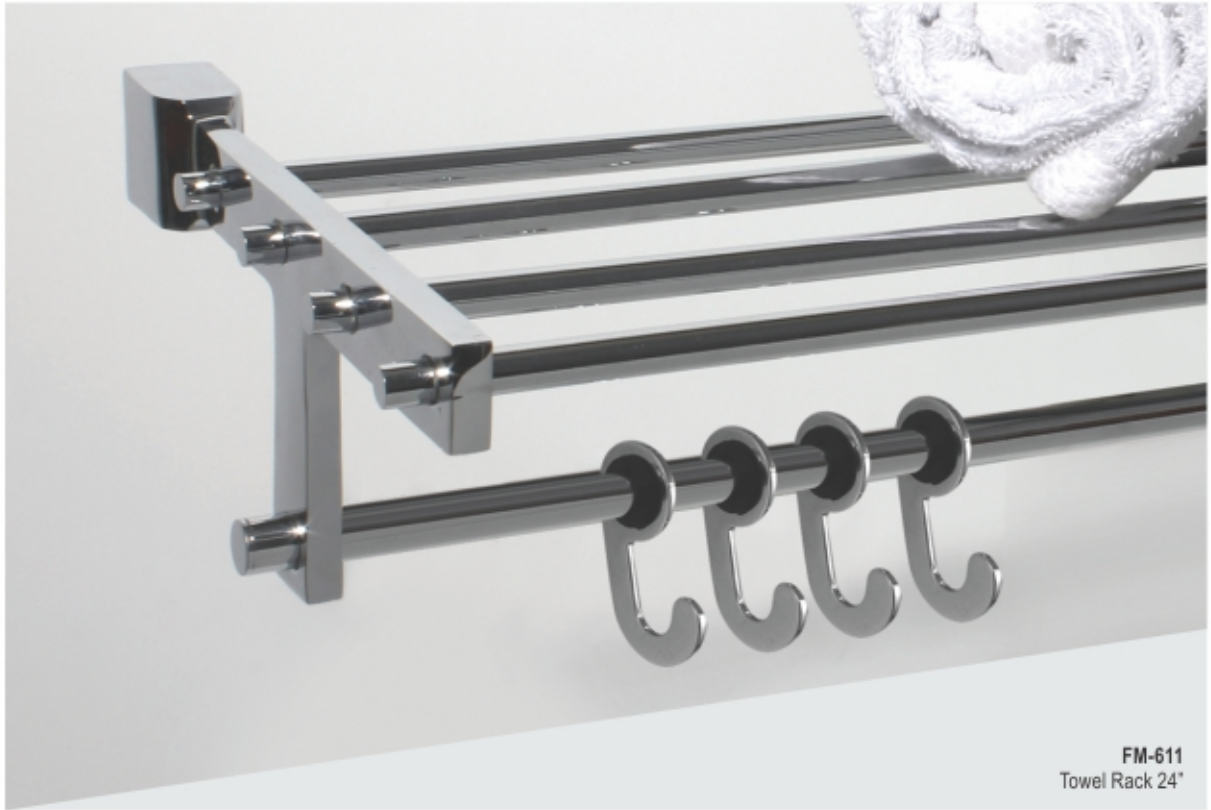

FM-602  
Towel Ring

FM-605  
Robe Hook

FM-601  
Towel Rail 24"

**FM-618**  
Liquid Soap Dispenser

**FM-618**  
Liquid Soap Dispenser

**FM-611**  
Towel Rack 24"

**FAME** SERIES

**FM-619**  
Toilet Brush Holder with Tumbler & Brush