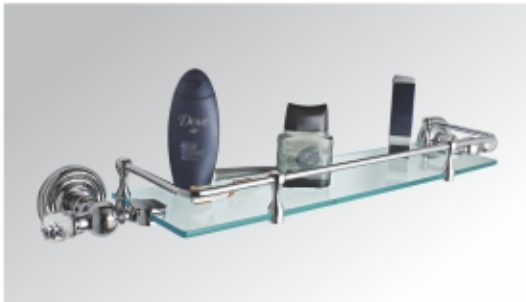

CR-3112
Front Shelf with Frame