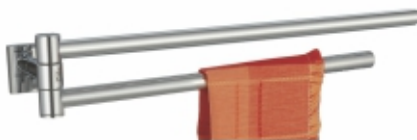

SJ-2907
Towel Rail (Double)