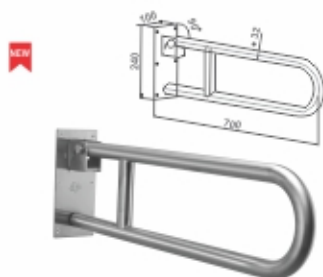

ECONOMY

SERIES

GRAB BAR

E-790
Swing Grab Bar SS 304
(in Satin Finish)