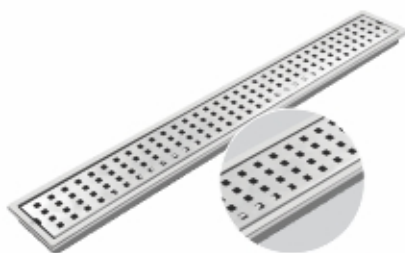

Bath Channel Drainers

WE-417
SS 304 Bath Channel
Drainer 4"x24" **RIPPLES**