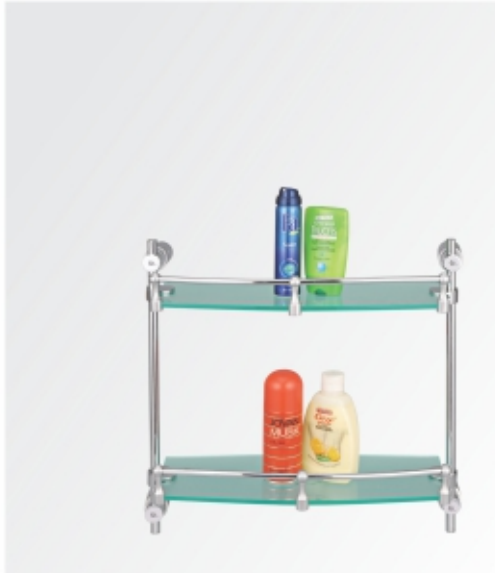

# PRIME

SERIES

**P-5113**  
Odonil Container

**P-5112**  
Liquid Soap Dispenser

**P-5101**  
Towel Rail 24"

**P-5119**  
Multipurpose Stand

**P-5114** Front Shelf with Frame (Double)  
**P-5115** Front Shelf with Frame (Triple)