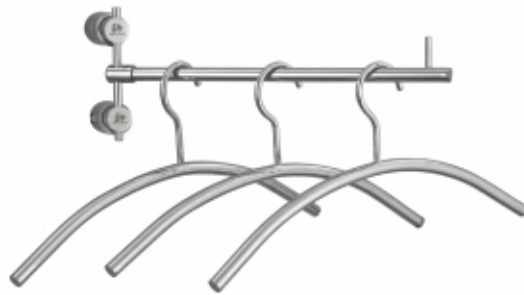

P-5118
Coat Hanger Set