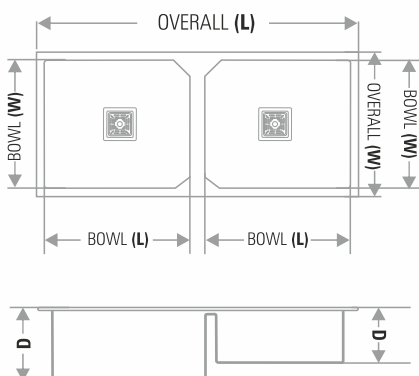

WEIGHT : 30.50Kg. (Approx)

FINISH : METALLIC | GRANITE

PRICE : RS. 14500

ACCESSORIES :

SQUARE
COUPLING

WEST
PIPE
FITTING

SINGLE
PIECE BOX
PACKING

METALLIC COLOUR :