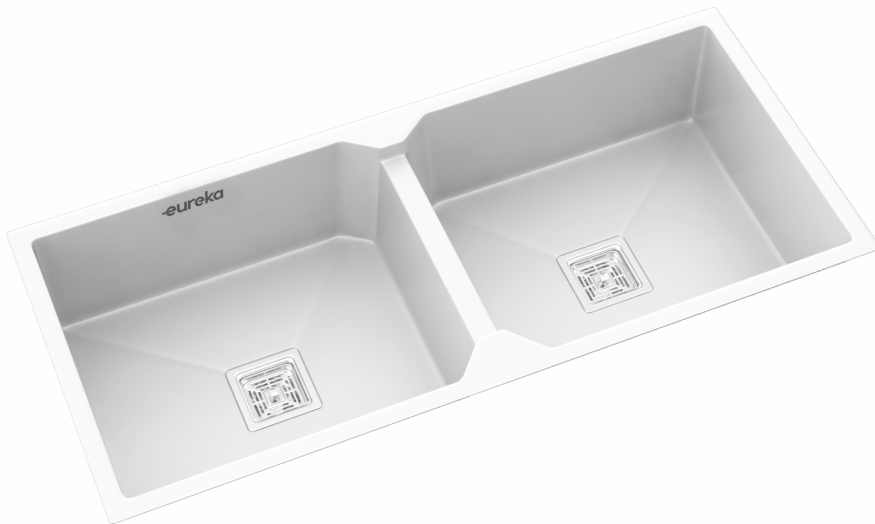

SINK SIZE : 45"x20"

WEIGHT : 30.50Kg. (Approx)

FINISH : METALLIC | GRANITE

PRICE : RS. 14500

ACCESSORIES :

SQUARE
COUPLING

WEST
PIPE
FITTING

SINGLE
PIECE BOX
PACKING