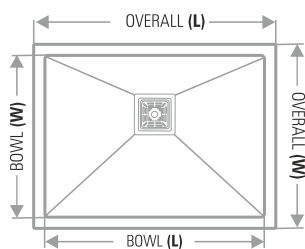

METALLIC COLOUR :

Z BLACK

ALASKA
WHITE

METALLIC
BROWN

METALLIC
GREY

GRANITE COLOUR :

MOSAIC
WHITE

MOSAIC
GREY

MOSAIC
RED

MOSAIC
IVORY