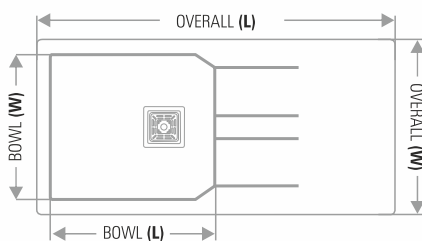

METALLIC COLOUR :

Z BLACK

ALASKA
WHITE

METALLIC
BROWN

METALLIC
GREY

GRANITE COLOUR :

MOSAIC
WHITE

MOSAIC
GREY

MOSAIC
RED

MOSAIC
IVORY