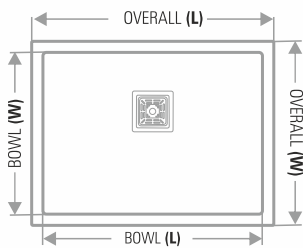

METALLIC COLOUR :

Z BLACK

ALASKA
WHITE

METALLIC
BROWN

METALLIC
GREY

GRANITE COLOUR :

MOSAIC
WHITE

MOSAIC
GREY

MOSAIC
RED

MOSAIC
IVORY