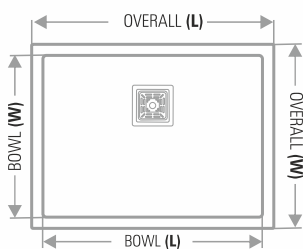

SINK SIZE : 24"x18"

WEIGHT : 11Kg. (Approx)

FINISH : METALLIC | GRANITE

PRICE : RS. 4500

ACCESSORIES :

SQUARE
COUPLING

WEST
PIPE
FITTING

SINGLE
PIECE BOX
PACKING