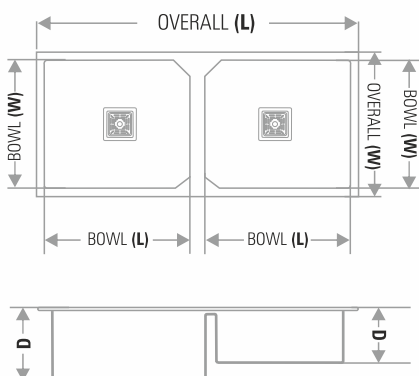

METALLIC COLOUR :

Z BLACK

ALASKA
WHITE

METALLIC
BROWN

METALLIC
GREY

GRANITE COLOUR :

MOSAIC
WHITE

MOSAIC
GREY

MOSAIC
RED

MOSAIC
IVORY