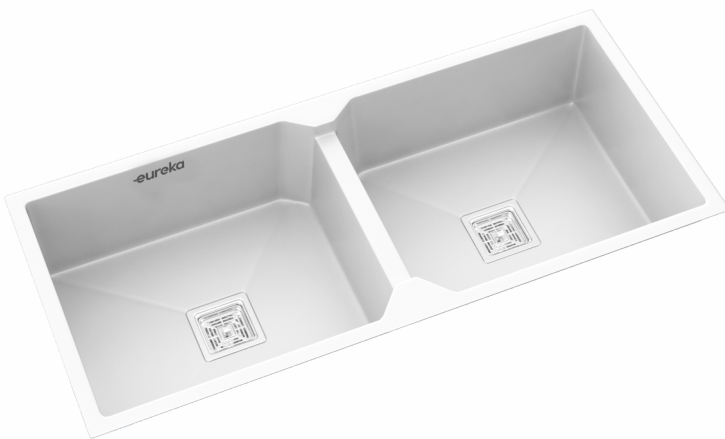

MOSAIC
GREY

MOSAIC
RED

MOSAIC
IVORY

ROCK & DECK

SINK SIZE : 37"x18"

WEIGHT : 22Kg. (Approx)

FINISH : METALLIC | GRANITE

PRICE : RS. 10500