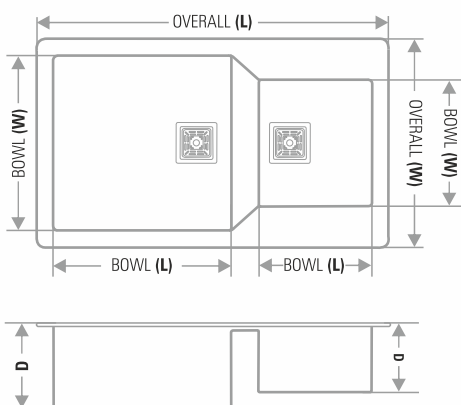

METALLIC COLOUR :

Z BLACK

ALASKA
WHITE

METALLIC
BROWN

METALLIC
GREY

GRANITE COLOUR :

MOSAIC
WHITE

MOSAIC
GREY

MOSAIC
RED

MOSAIC
IVORY