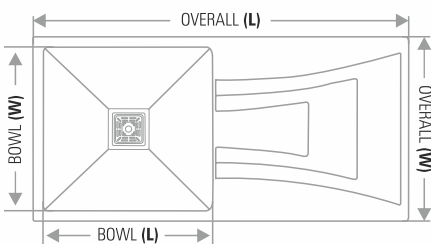

METALLIC COLOUR :

Z BLACK

ALASKA
WHITE

METALLIC
BROWN

METALLIC
GREY

GRANITE COLOUR :

MOSAIC
WHITE

MOSAIC
GREY

MOSAIC
RED

MOSAIC
IVORY